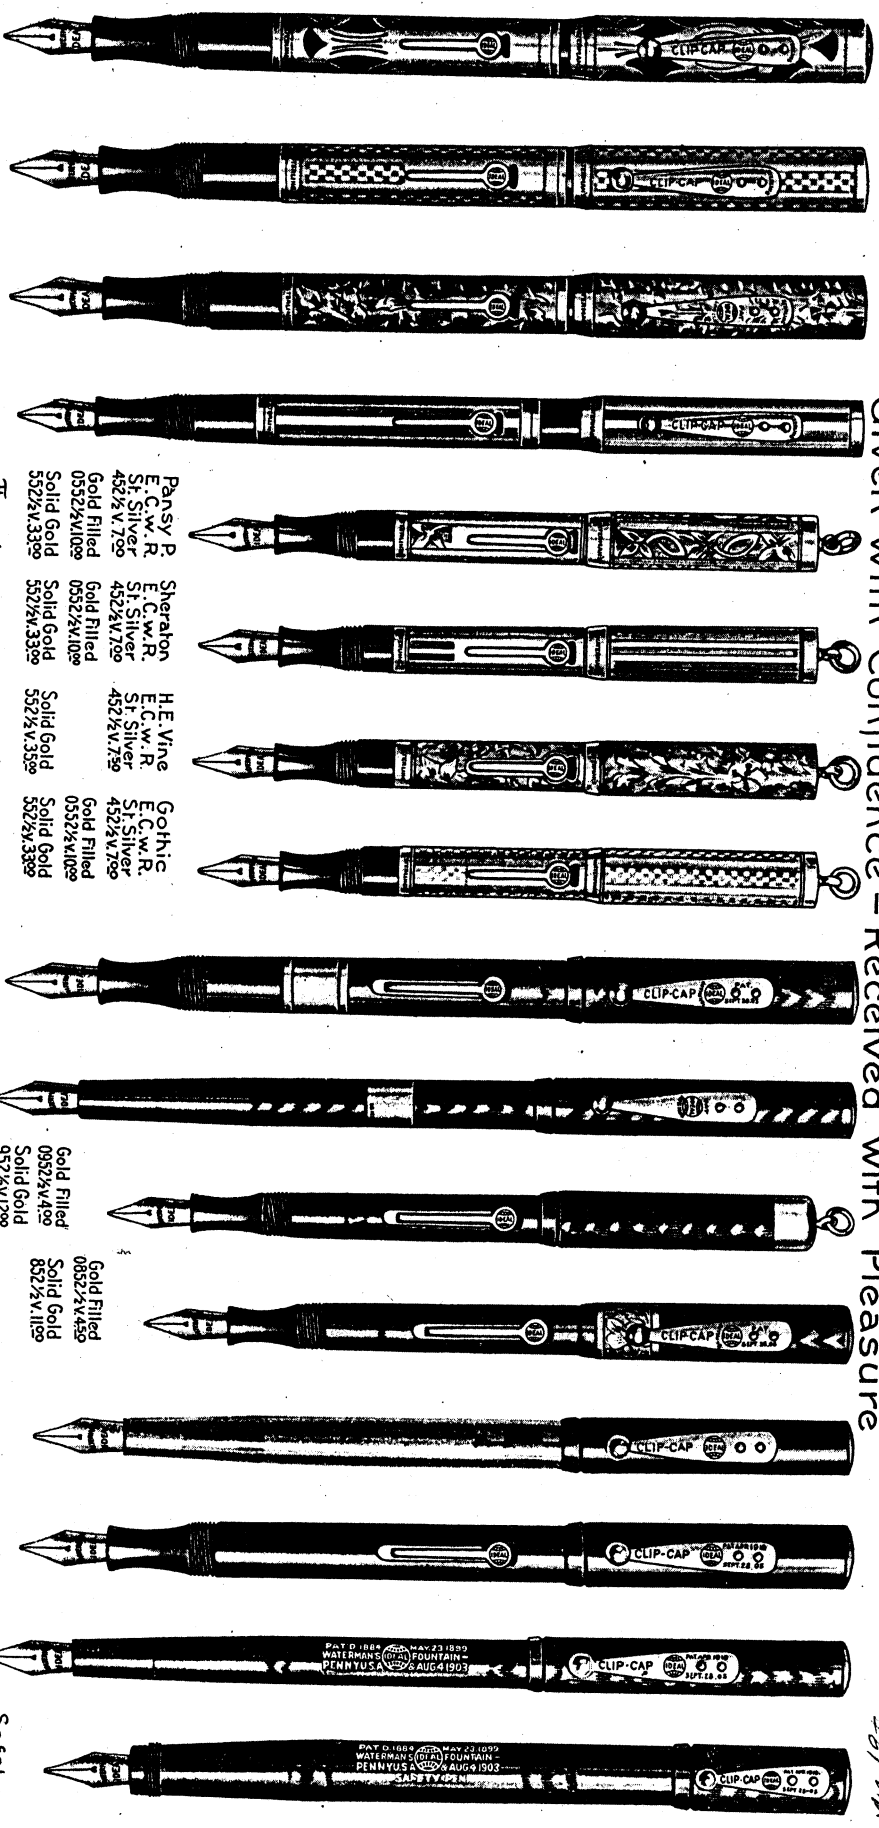

A Christmas Gift that is Serviceable, of exceptional Utility and lasting in Sentiment
Given with Confidence - Received with Pleasure

Filigree
St. Silver 452-5.50
Gold Filled 0552-11.00
14k Gold 552 1/2-27.00

Gothic
St. Silver 452-5.50
Gold Filled 0552-11.00

H.E. Vine
St. Silver 452-10.00
Gold Filled 0552 1/2-11.00

Sheraton
St. Silver 452 1/2-6.50
Gold Filled 0552 1/2-11.00

Pansy P
E.C.W.R. 452 1/2 V. 7.90
St. Silver 452 1/2 V. 7.90
Gold Filled 0552 1/2 V. 10.00
Solid Gold 552 1/2 V. 33.00

Sheraton
E.C.W.R. 452 1/2 V. 7.90
St. Silver 452 1/2 V. 7.90
Gold Filled 0552 1/2 V. 10.00
Solid Gold 552 1/2 V. 33.00

H.E. Vine
E.C.W.R. 452 1/2 V. 7.90
St. Silver 452 1/2 V. 7.90
Gold Filled 0552 1/2 V. 10.00
Solid Gold 552 1/2 V. 33.00

Gothic
E.C.W.R. 452 1/2 V. 7.90
St. Silver 452 1/2 V. 7.90
Gold Filled 0552 1/2 V. 10.00
Solid Gold 552 1/2 V. 33.00

These types are appropriate for women and, conveniently carried on Silk guards

Gold Filled 0752-4.50
Solid Gold 752-12.00

Note - The "Ideal" Pump Self Filler, was first produced by us 25 years ago and is still the pen holding more ink than any other Self-filling pen made

Transparent Pump Self Filler No 84 4.75

Self Filler
52 1/2 - 2.50
52 - 2.50
54 - 4.00
55 - 5.00
Safety Clip 25c

Regular
12 1/2 - 2.50
12 - 2.50
14 - 4.00
15 - 5.00
Safety Clip 25c

Safety
42 1/2 V. 3.00
42 - 3.00
44 - 4.00
45 - 5.00
Safety Clip 25c

All prices on mounted designs include Safety Clip.